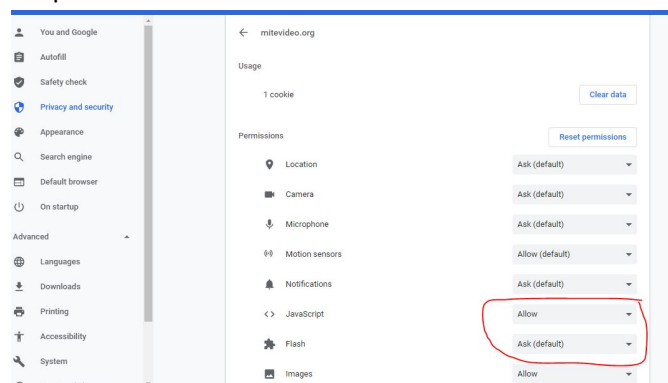

6. Confirm that both JavaScript and Flash are set to Allow. If you clear your history or cache, you will need to reset these.